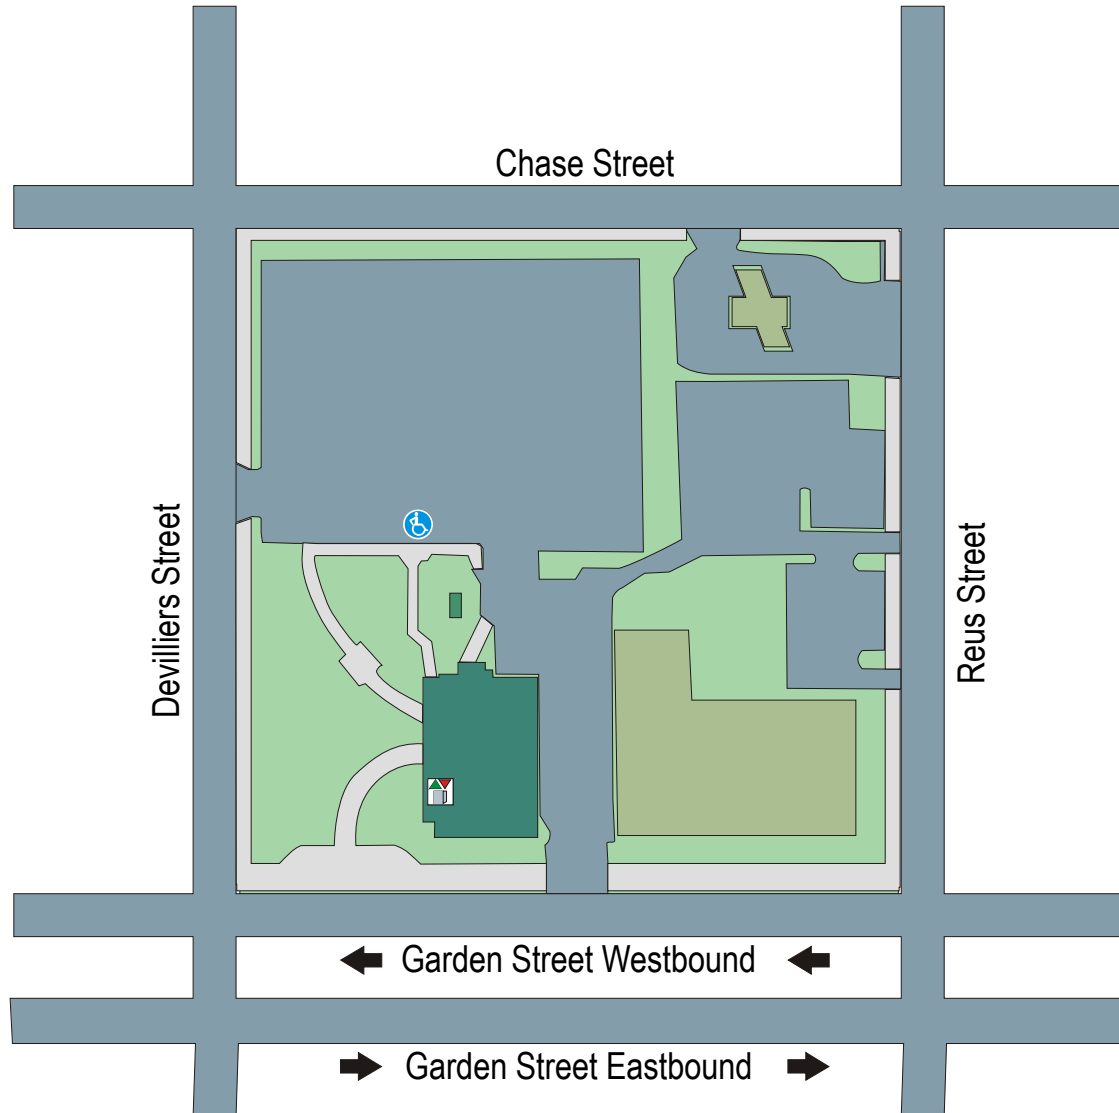

Downtown Center

418 W. Garden St.

Pensacola, FL 32502

850-484-1374

- Pensacola State College
- Parking Lots
- Sidewalks
- Coastal Bank & Trust
- ♿ Handicap Parking
- 🏠 Elevator