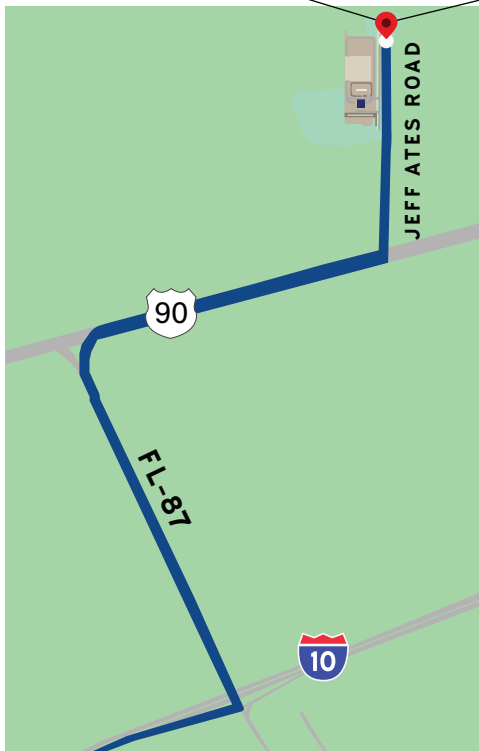

SANTA ROSA INDUSTRIAL PARK EAST

5957 JEFF ATES ROAD
 MILTON, FLORIDA 32583
 (850) 484-1795

- 81 **COMMERCIAL VEHICLE DRIVING TRAINING FACILITY**
 Administration
 Classrooms

DIRECTIONS:

-  At Exit 31, head north on ramp and follow signs for FL-87
-  Bear left, then turn left onto FL-87 N
-  Bear right toward US-90 E
-  Turn at next left onto Jeff Ates Rd
-  Arrive at Jeff Ates Rd
-  5957 Jeff Ates Rd, Milton FL 32583