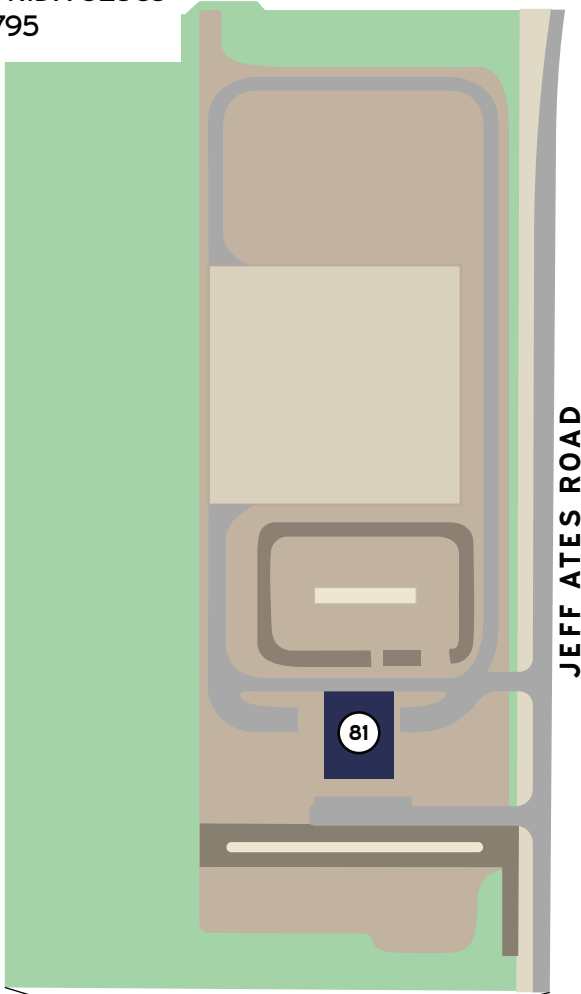

SANTA ROSA INDUSTRIAL PARK EAST

5957 JEFF ATES ROAD
 MILTON, FLORIDA 32583
 (850) 484-1795

- 81 **COMMERCIAL VEHICLE DRIVING TRAINING FACILITY**
 Administration
 Classrooms

DIRECTIONS:

-  At Exit 31, head north on ramp and follow signs for FL-87
-  Bear left, then turn left onto FL-87 N
-  Bear right toward US-90 E
-  Turn at next left onto Jeff Ates Rd
-  Arrive at Jeff Ates Rd
-  5957 Jeff Ates Rd, Milton FL 32583