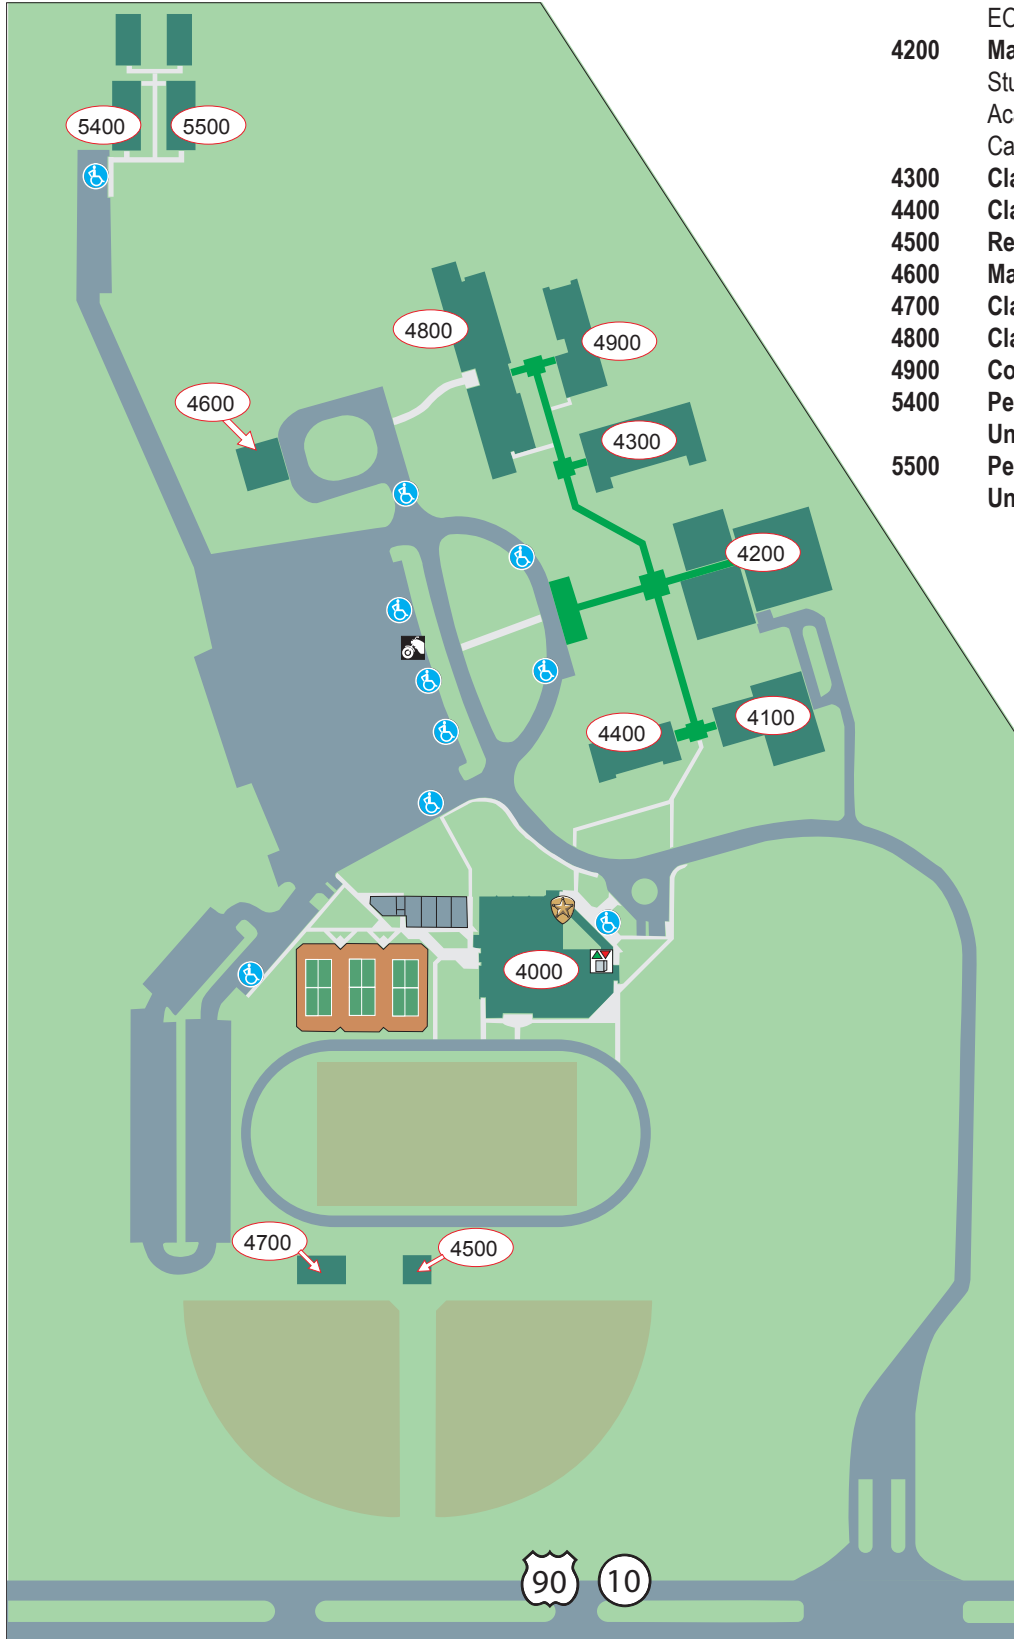

Milton campus

5988 Highway 90

Milton, FL 32583

850-484-4400

- 4000 L.I.F.E. Center/Sports Complex
Classrooms
Public Safety
- 4100 Library
Classrooms
EOC
- 4200 Massey Administration
Student Services
Academic Programs
Cashier
- 4300 Classrooms/Cosmetology
- 4400 Classrooms/Computer Center
- 4500 Restrooms
- 4600 Maintenance
- 4700 Classrooms
- 4800 Classrooms
- 4900 Community Room
- 5400 Pensacola State College/
University of Florida Greenhouse
- 5500 Pensacola State College/
University of Florida Greenhouse

- Buildings
- Parking Lots
- Sidewalks
- Covered Sidewalk
- Public Safety
- Handicap Parking
- Elevator
- Motorcycle Parking